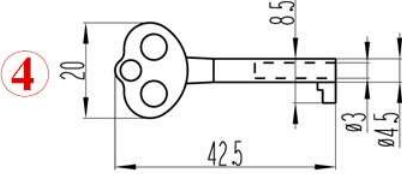

# PKR-LCK G/S/B

- 1] Lock body
- 2] Face plate
- 3] Strike plate
- 4] Key