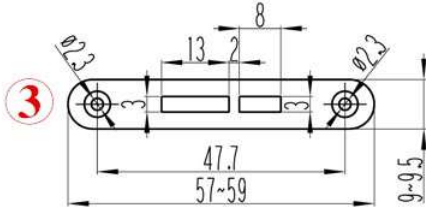

# PKR-LCK G/S/B

- 1] Lock body
- 2] Face plate
- 3] Strike plate
- 4] Key