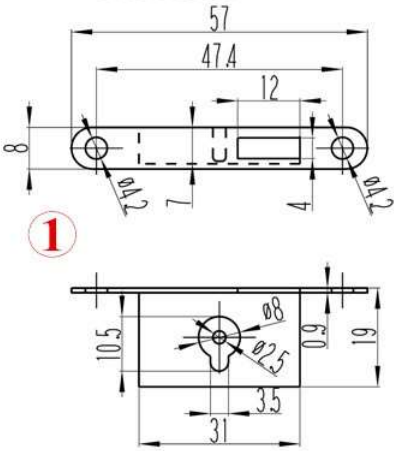

# PKR-LCK G/S/B

- 1] Lock body
- 2] Face plate
- 3] Strike plate
- 4] Key